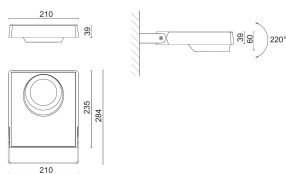

11461185 - Maxilito 51W 3000K CRI85

Design: Enrico Davide Bona & Elisa Nobile

3,3 Kg

IP 66 IK 10

Product Code	Color
11461185	Silver

General specifications

Product type	Outdoor spotlight
Mounting location	Ground
Indoor/Outdoor light	Outdoor
Description	COB LEDs spotlight suitable for outdoor applications where a powerful and ecological light is needed. It can be mounted on the wall or on the ground through the specific stainless steel bracket. The front part in die-cast aluminium, polyester painted with an antioxidizing pre-treatment, can be easily removed to replace the optics for different beam angles.
Applications	Squares , Gardens , Façades , Courtyards

Lighting specifications

i Stated L.O.R. and delivered lumens values are related to standard beam angle versions

Lamp description	LED 6400lm 51W 3000K CRI85
Nominal lumens on thermal regime (lm)	6400
LOR	90.2
Delivered lumen (lm)	5775
System wattage (W)	54,8
Watt source (W)	51
Color temperature (K)	3000
CRI	CRI 85
Lamp type	COB LED
Average lamp life (h)	L80B10 50.000
Photobiological risk group	RG1

Physical specifications

Body	Die-cast aluminium
Finishing	Polyester painted, with a special antioxidising pretreatment
Optic device	Mirror-metallized thermoplastic material
Gasket	Silicone
Safety glass	Grinded, tempered 8 mm, and heat resistant glass
Screws	Stainless steel
Thermal dissipation	Passive

Optical specifications

Light distribution	Symmetric
Emission	Direct
Orientation	220° tilting.
Aiming	Tilttable
Light beam	30°

Weight and dimension

Length (mm)	210
Height (mm)	284
Width (mm)	60
Weight (Kg)	3.3